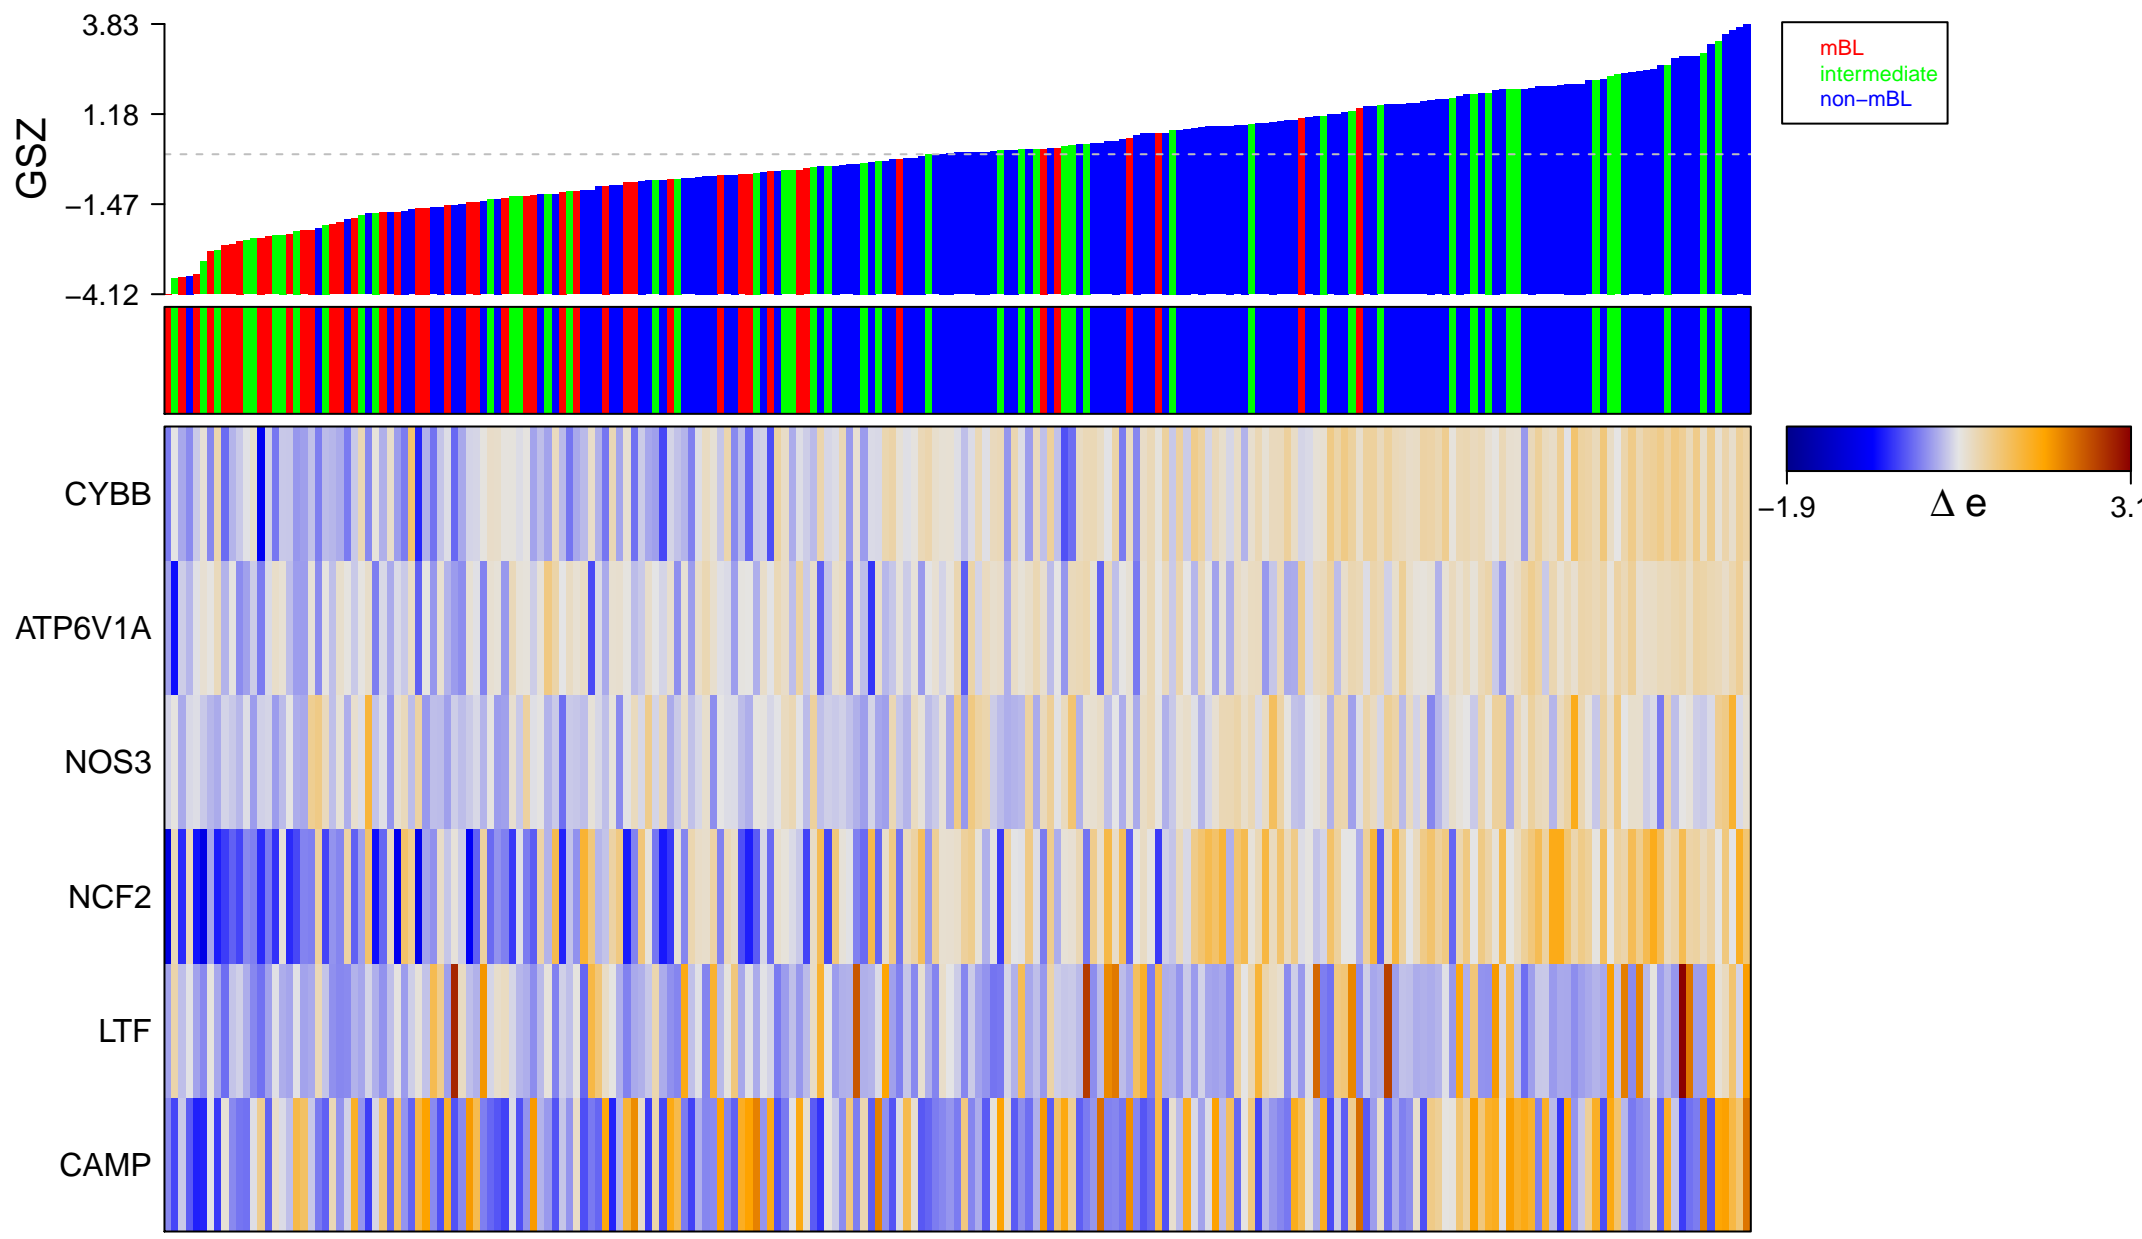

ACTOME_LATENT_INFECTION_OF_HOMO_SAPIENS_WITH_MYCOBACTERIUM_TUBERCULOSIS

PATENT_INFECTION_OF_HOMO_SAPIENS_WITH_MYCOBACTERIUM_TUBERCULOSIS

REACTOME_LATENT_INFECTION_OF_HOMO_SAPIENS_WITH_MYCOBACTERIUM_TUBERCULOSI