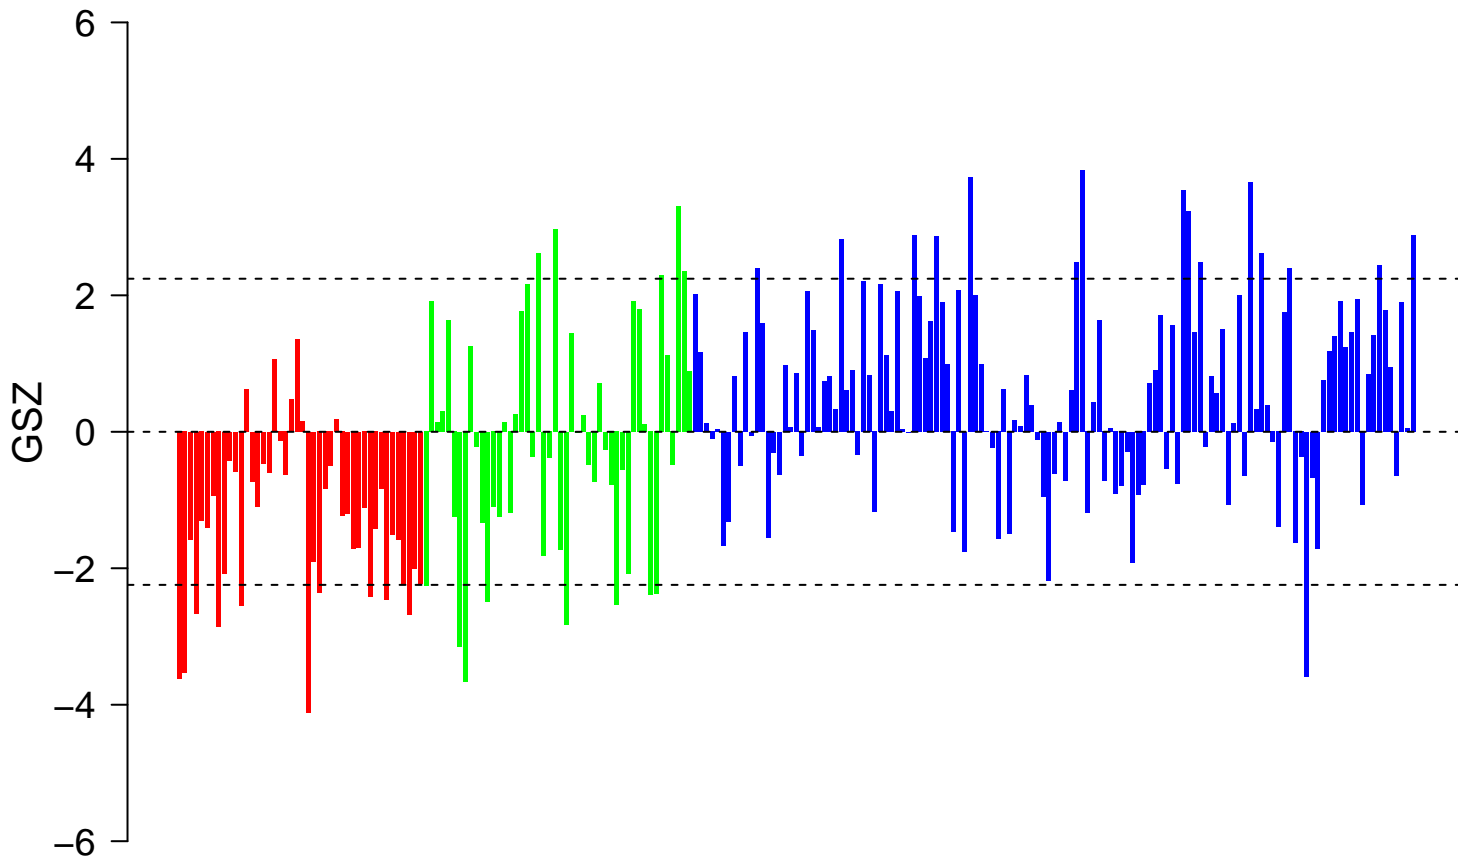

ACTOME_LATENT_INFECTION_OF_HOMO_SAPIENS_WITH_MYCOBACTERIUM_TUBERCULOSIS

PATENT_INFECTION_OF_HOMO_SAPIENS_WITH_MYCOBACTERIUM_TUBERCULOSIS

REACTOME_LATENT_INFECTION_OF_HOMO_SAPIENS_WITH_MYCOBACTERIUM_TUBERCULOSI